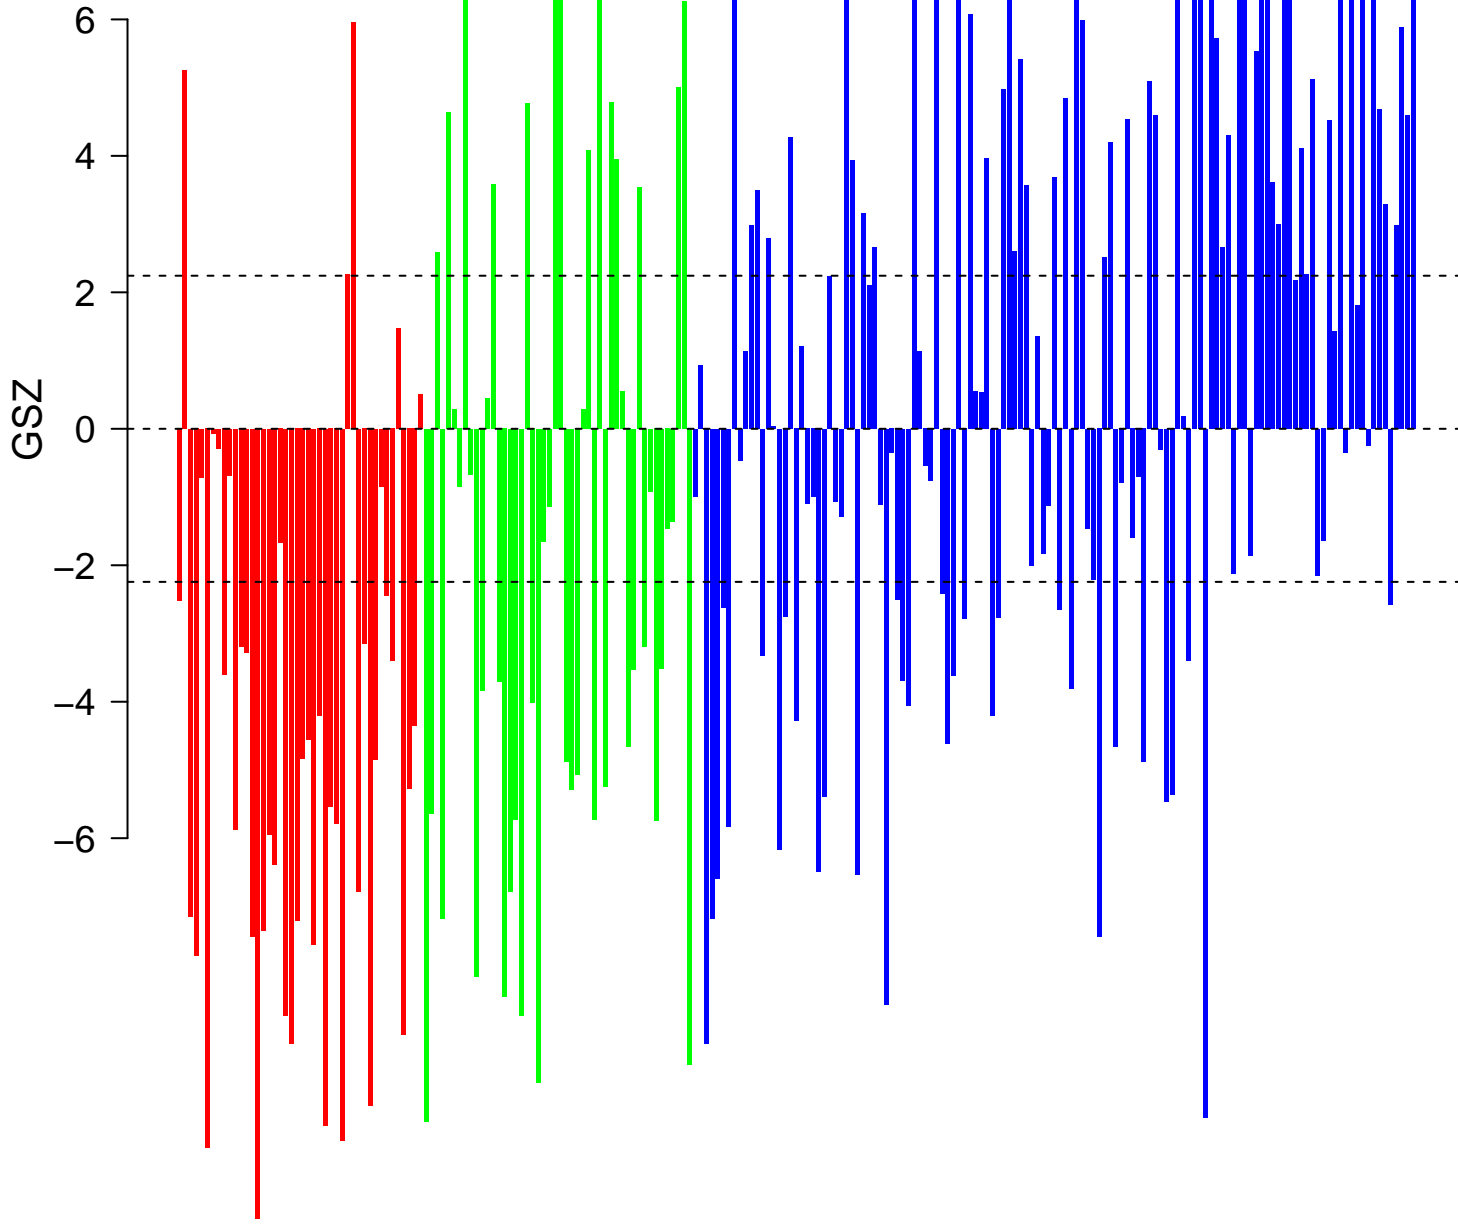

# natural killer cells peripheral blood\_14\_ReprPCWk