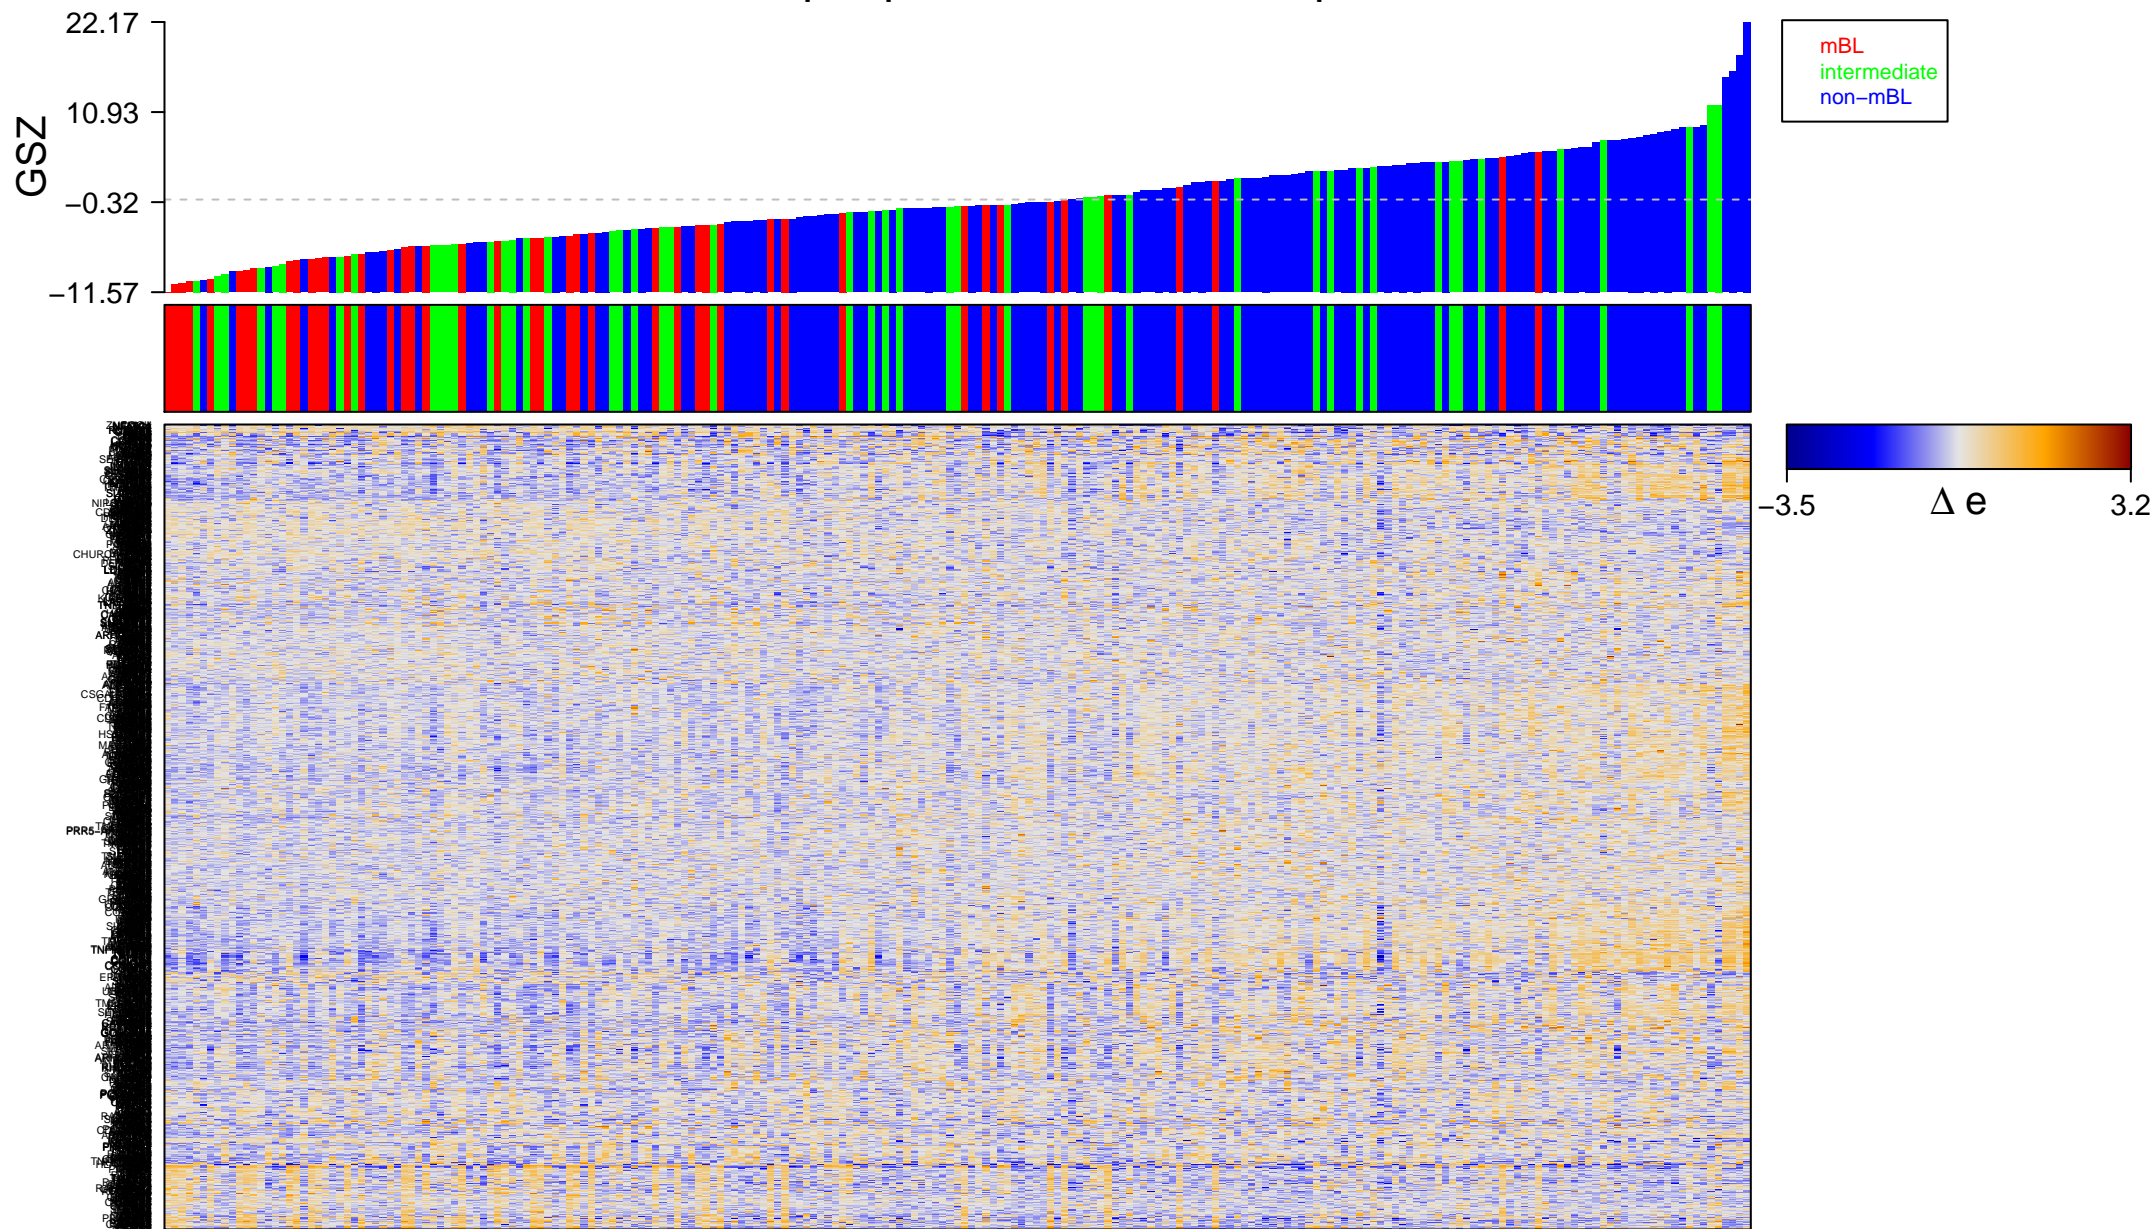

# natural killer cells peripheral blood\_14\_ReprPCWk